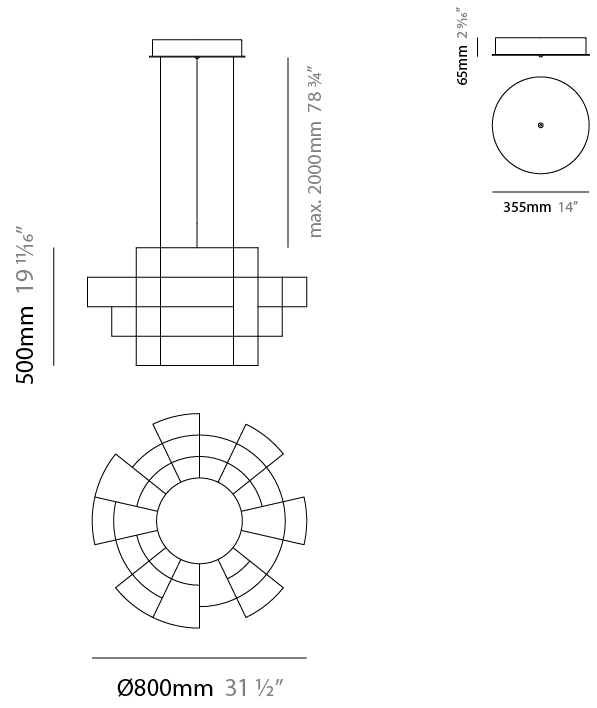

GENERAL

Series: Spectre
 Partner: Quasar
 Division: Design
 Installation: Suspension
 Product Type: Chandelier
 Mounting Location: Ceiling

PHYSICAL

Shape: Abstract
 Diameter (mm): 1400
 Diameter (in): 55 1/8"
 Height (mm): 625
 Height (in): 24 7/16"
 Max. Overall Height (mm): 2625
 Max. Overall Height (in): 103 3/8"
 Weight (kg): 7
 Weight (lbs): 15.43
 Fixture Finish: [NIC / BRA / BBR](#)
 Fixture Material: Metal
 Cable Details: 2000mm Cable
 Upon Request: Custom Sizes

GENERAL

Series: Spectre
 Partner: Quasar
 Division: Design
 Installation: Suspension
 Product Type: Chandelier
 Mounting Location: Ceiling

PHYSICAL

Shape: Abstract
 Diameter (mm): 800
 Diameter (in): 31 1/2"
 Height (mm): 500
 Height (in): 19 11/16"
 Max. Overall Height (mm): 2500
 Max. Overall Height (in): 98 7/16"
 Weight (kg): 3.5
 Weight (lbs): 7.72
 Fixture Finish: [NIC / BRA / BBR](#)
 Fixture Material: Metal
 Upon Request: Custom Sizes

PROJECT _____
 TYPE _____
 SPECIFIER _____
 QUANTITY _____
 DATE _____

D101694-

PROJECT	_____
TYPE	_____
SPECIFIER	_____
QUANTITY	_____
DATE	_____

D

SPECTRE COLOR FINISH CHART

PROJECT	_____
TYPE	_____
SPECIFIER	_____
QUANTITY	_____
DATE	_____