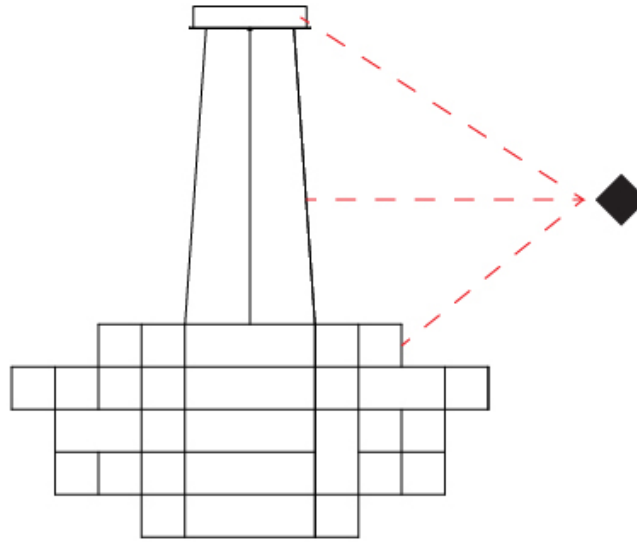

D101654-

PROJECT _____

TYPE _____

SPECIFIER _____

QUANTITY _____

DATE _____

D