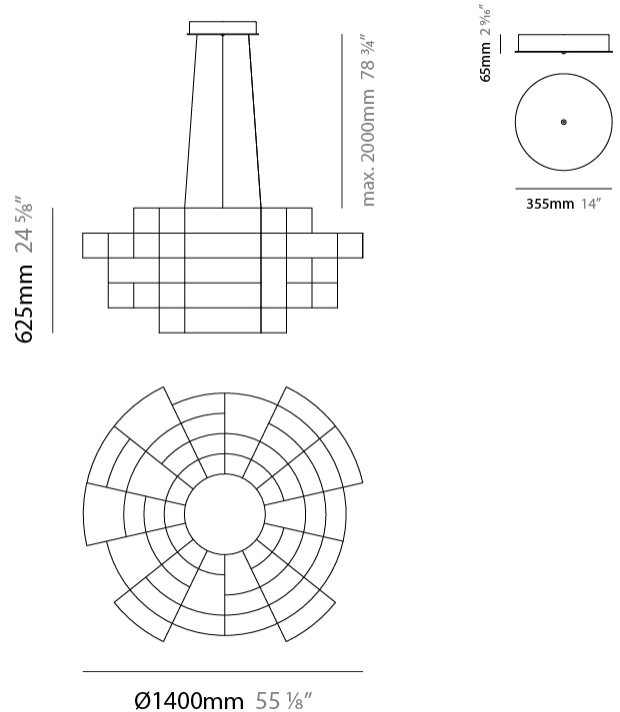

SPECTRE SUSPENSION

D101654-

base number   LED Dimming   Color Temperature   Finish Options

1. To build a product code in our configurator select the specify button on the base model # product page
2. To build a manual product code on this datasheet choose from the options listed below in blue font and add the suffix to the base model #

GENERAL

Series: Spectre
Partner: Quasar
Division: Design
Installation: Suspension
Product Type: Chandelier
Mounting Location: Ceiling

PHYSICAL

Shape: Abstract
Diameter (mm): 1400
Diameter (in): 55 1/8"
Height (mm): 625
Height (in): 24 7/16"
Max. Overall Height (mm): 2625
Max. Overall Height (in): 103 3/8"
Weight (kg): 7
Weight (lbs): 15.43
Fixture Finish: [NIC / BRA / BBR](#)
Fixture Material: Metal
Cable Details: 2000mm Cable
Upon Request: Custom Sizes

ELECTRICAL

Lamp Type: LED
Input Wattage (W): 102.6
Dimming: [Non-Dimming / Phase Dimming (120vac Only)](#)
Driver Included: Yes
Driver Location: Integrated
Driver Type: Constant Voltage - 120/277Vac
Driver Class: Class 2
Input Voltage (V): 120 - 277
Output Voltage (V): 12
Upon Request: (Not included - see components) Integral: 0-10Vdc dimming

LED

Number of LEDs: 171
Color Temperature (°K): [2400 / 2800](#)
Max. Delivered Lumen (lm): 6060 (2800K)
CRI: >90 CRI
Lamp Life (hrs): 50000

OPTICAL

RATINGS AND CERTIFICATIONS

Certified By: Certified for North American Standards
IP rating: IP20